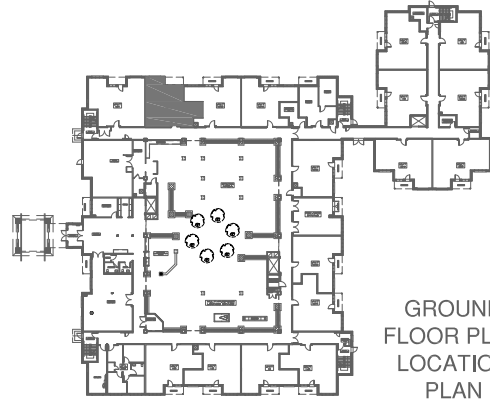

# Suite - 102

1 BEDROOM + DEN

759 TOTAL SQFT

suite 713 sqft, patio 46 sqft

GROUND  
FLOOR PLAN  
LOCATION  
PLAN

TRUSTED BUILDER AND DEVELOPER  
OF GLOBAL AWARD WINNING  
COMMUNITIES SINCE 1991