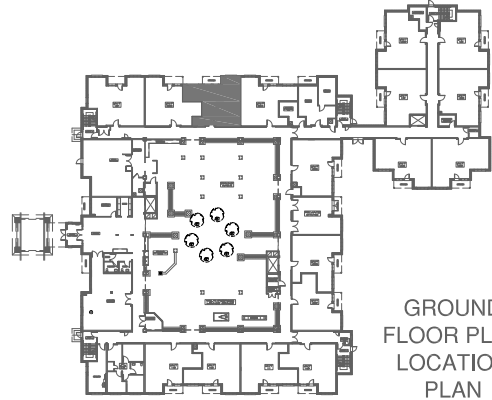

Suite - 103

1 BEDROOM + DEN

760 TOTAL SQFT

suite 714 sqft, patio 46 sqft

GROUND
FLOOR PLAN
LOCATION
PLAN

TRUSTED BUILDER AND DEVELOPER
OF GLOBAL AWARD WINNING
COMMUNITIES SINCE 1991