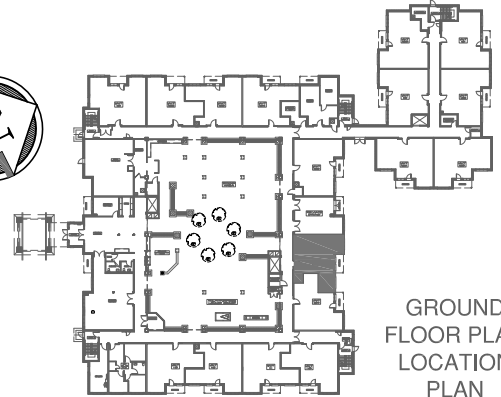

Suite - 108

1 BEDROOM + DEN

767 TOTAL SQFT

suite 721 sqft, patio 46 sqft

GROUND FLOOR PLAN
LOCATION PLAN

TRUSTED BUILDER AND DEVELOPER
OF GLOBAL AWARD WINNING
COMMUNITIES SINCE 1991