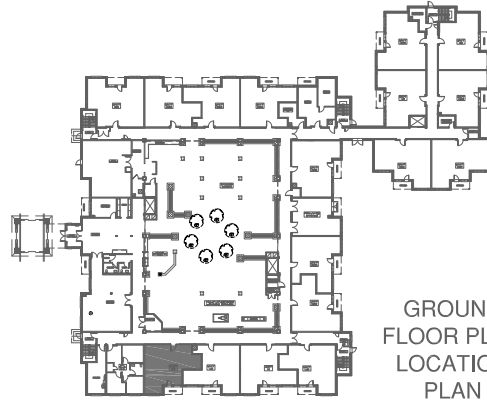

# Suite - 113

1 BEDROOM + DEN

759 TOTAL SQFT

suite 713 sqft, patio 46 sqft

GROUND  
FLOOR PLAN  
LOCATION  
PLAN

TRUSTED BUILDER AND DEVELOPER  
OF GLOBAL AWARD WINNING  
COMMUNITIES SINCE 1991