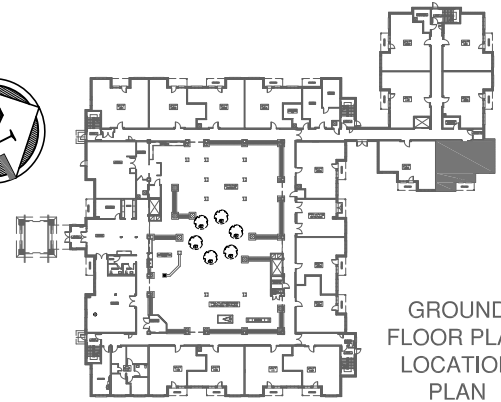

Suite - 123

2 BEDROOM

861 TOTAL SQFT

suite 815 sqft, patio 46 sqft

GROUND FLOOR PLAN
LOCATION PLAN

TRUSTED BUILDER AND DEVELOPER
OF GLOBAL AWARD WINNING
COMMUNITIES SINCE 1991