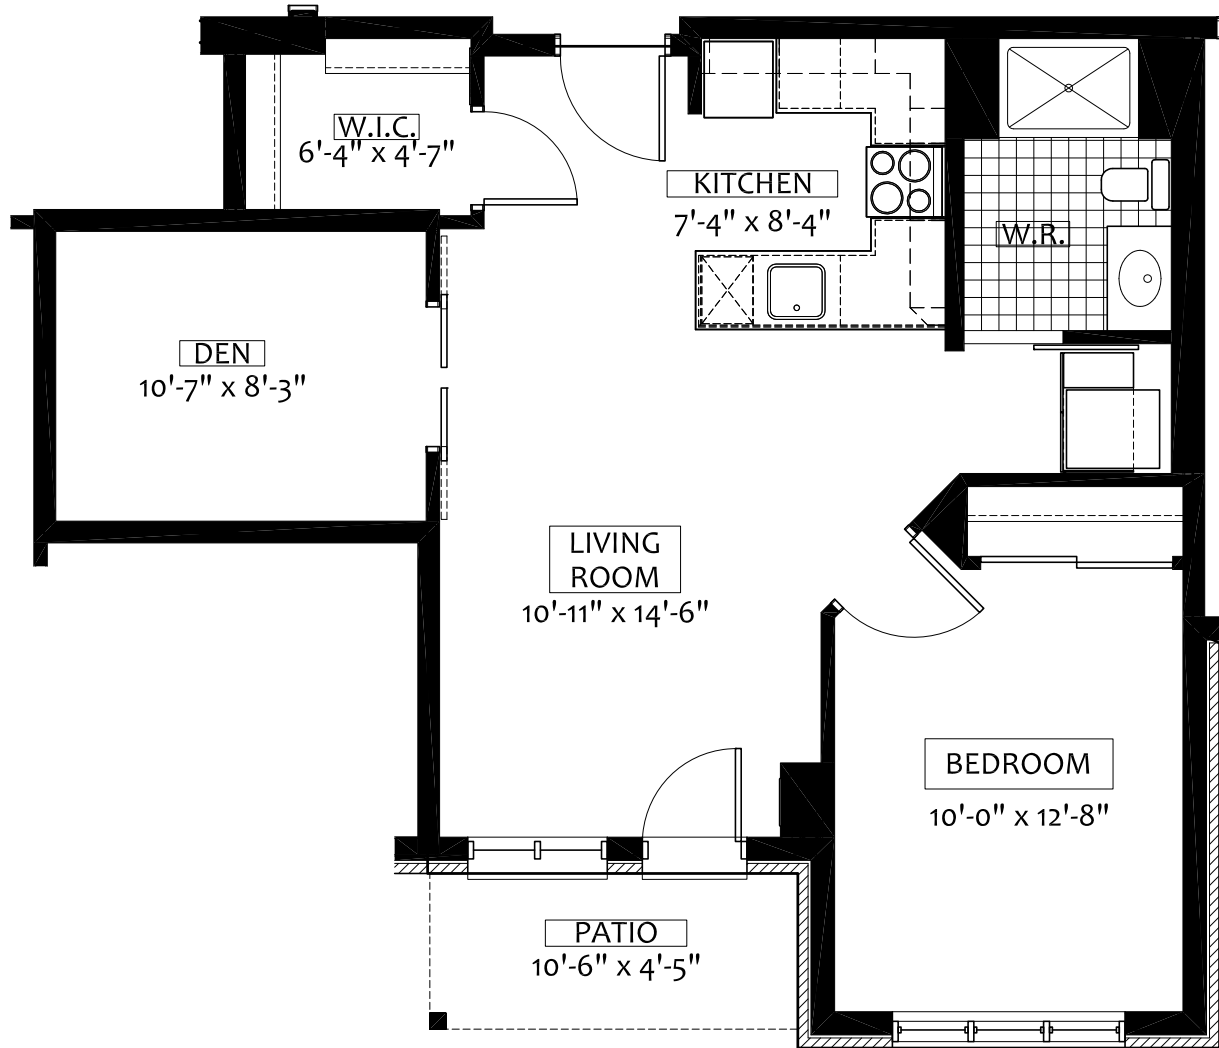

# Suite - 110

1 BEDROOM + DEN

768 TOTAL SQFT

suite 722 sqft, patio 46 sqft

GROUND FLOOR PLAN  
LOCATION PLAN

TRUSTED BUILDER AND DEVELOPER  
OF GLOBAL AWARD WINNING  
COMMUNITIES SINCE 1991