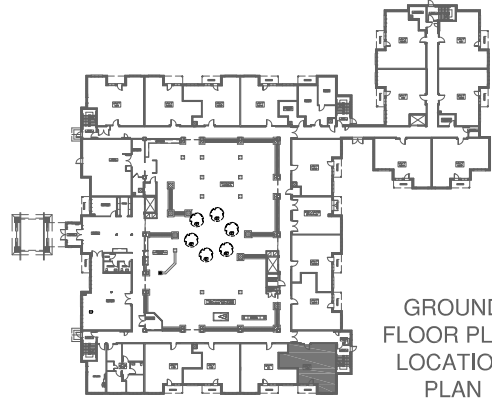

# Suite - 110

1 BEDROOM + DEN

768 TOTAL SQFT

suite 722 sqft, patio 46 sqft

GROUND FLOOR PLAN  
LOCATION PLAN

TRUSTED BUILDER AND DEVELOPER  
OF GLOBAL AWARD WINNING  
COMMUNITIES SINCE 1991